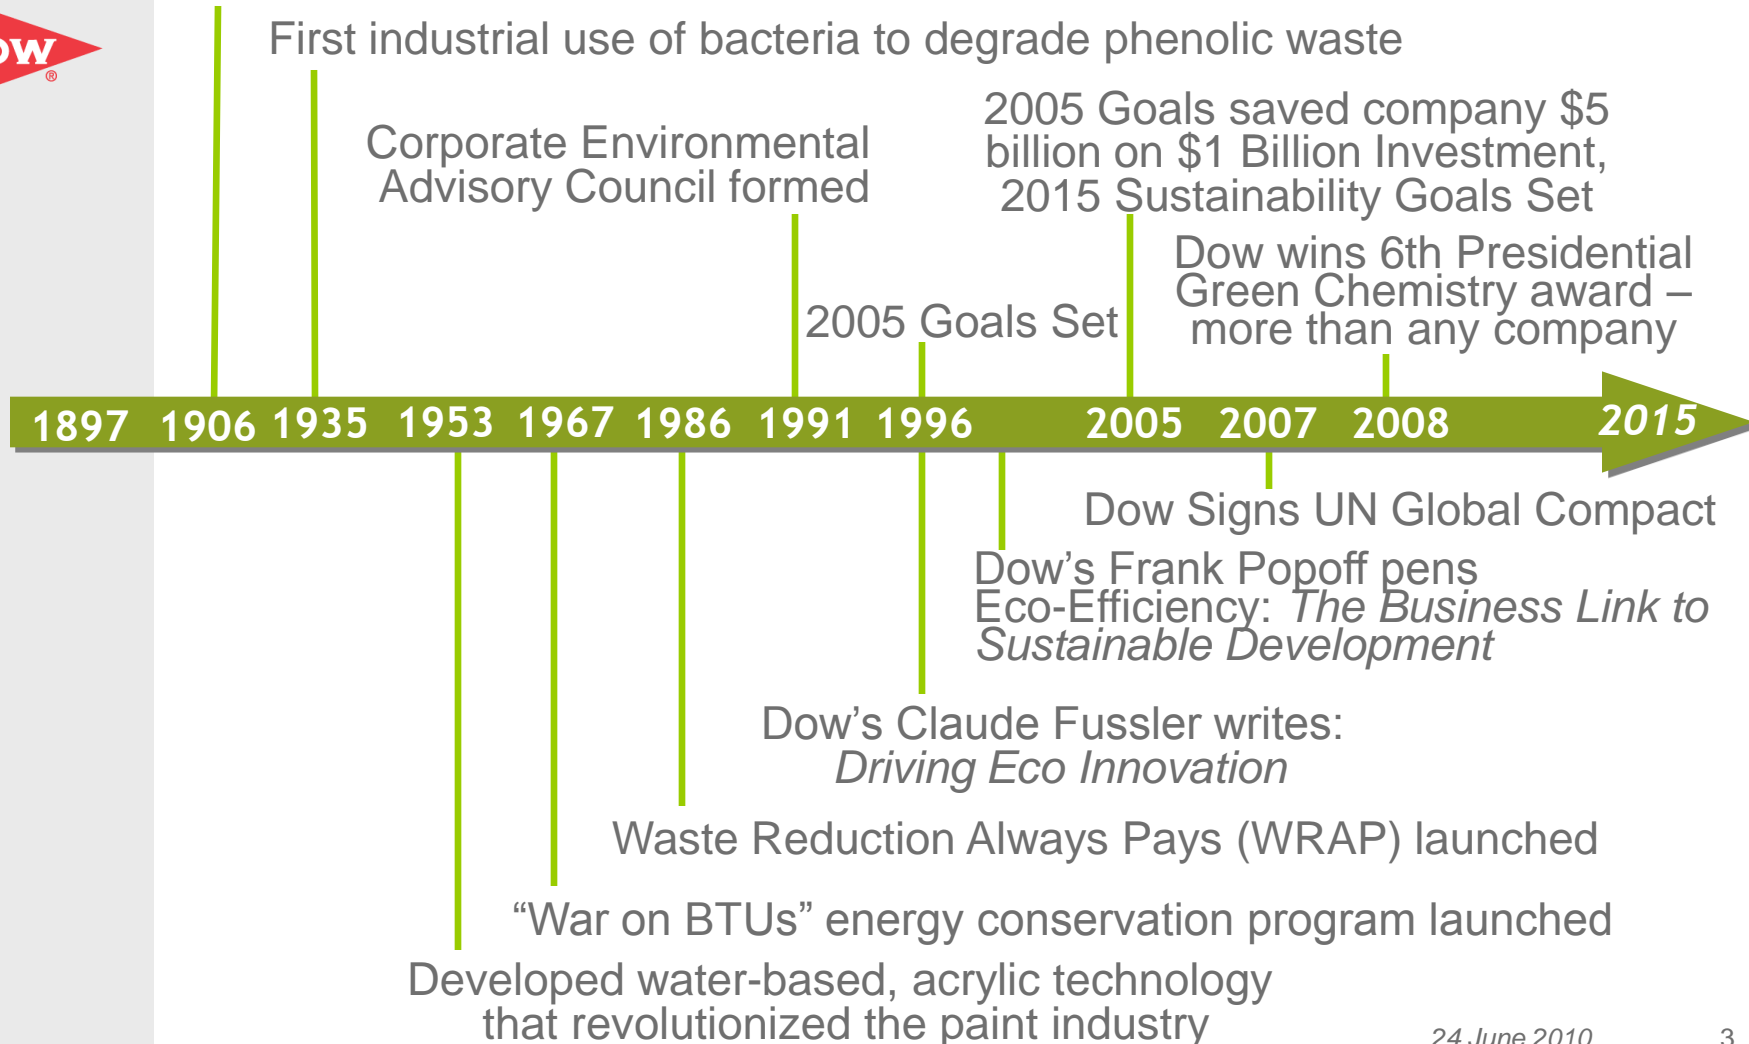

SCIENCE FOR A SUSTAINABLE WORLD

Bo Miller

Global Director, Corporate Citizenship

President and Executive Director, The Dow Chemical
Company Foundation

OUR DEFINITION OF SUSTAINABILITY

Sustainability requires making every decision with the future in mind.

It is our relationship with the world around us – creating economic prosperity and social value while contributing to the protection of our planet.

A HISTORY OF COMMITMENT TO SUSTAINABILITY

HH Dow partners with Westinghouse to develop Co-Generation